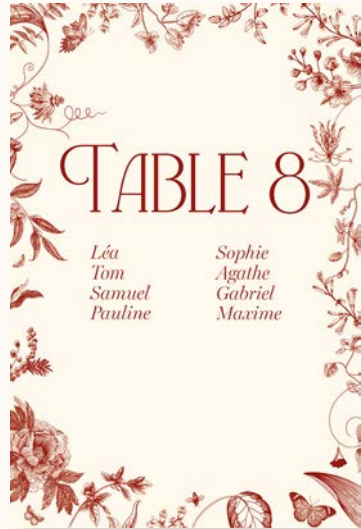

Formats disponibles:

- Carré 14x14cm
- Rectangle 13x18cm/ 18x13cm

Papiers disponibles:

- Classique
- Premium

CAMILLE

The image shows a decorative name card for 'CAMILLE'. The card is cream-colored with a subtle vertical ribbed texture. It features a delicate red-toned illustration of various flowers, leaves, and a butterfly. The name 'CAMILLE' is printed in a classic, serif font in the center. The card is placed on a light-colored, textured fabric surface. In the background, a green glass goblet and a silver chalice are visible but out of focus.

Plan de table
Rectangle 21x14cm

Le Menu
Rectangle 10x22cm

Numéro de table
Rectangle 10,5x14,8cm

GAMME TOILE DE JOUY

Le faire part

Disponible en recto verso & en plié

Formats disponibles:

- Carré 14x14cm
- Rectangle 13x18cm/ 18x13cm